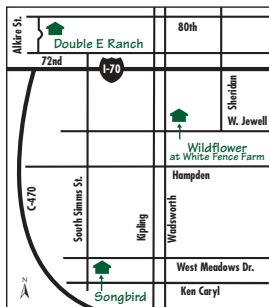

*Come view our Luxury Ranch Patio Homes priced from the low \$300's at any one of three great  
locations: Songbird • Double E Ranch • Wildflower at White Fence Farms*

**Double E Ranch:** 78th & Allkire  
**Songbird:** Between Simms & Kipling,  
just north of Ken Caryl  
**Wildflower at White Fence Farm:**  
Between Wadsworth & Sheridan on Jewell